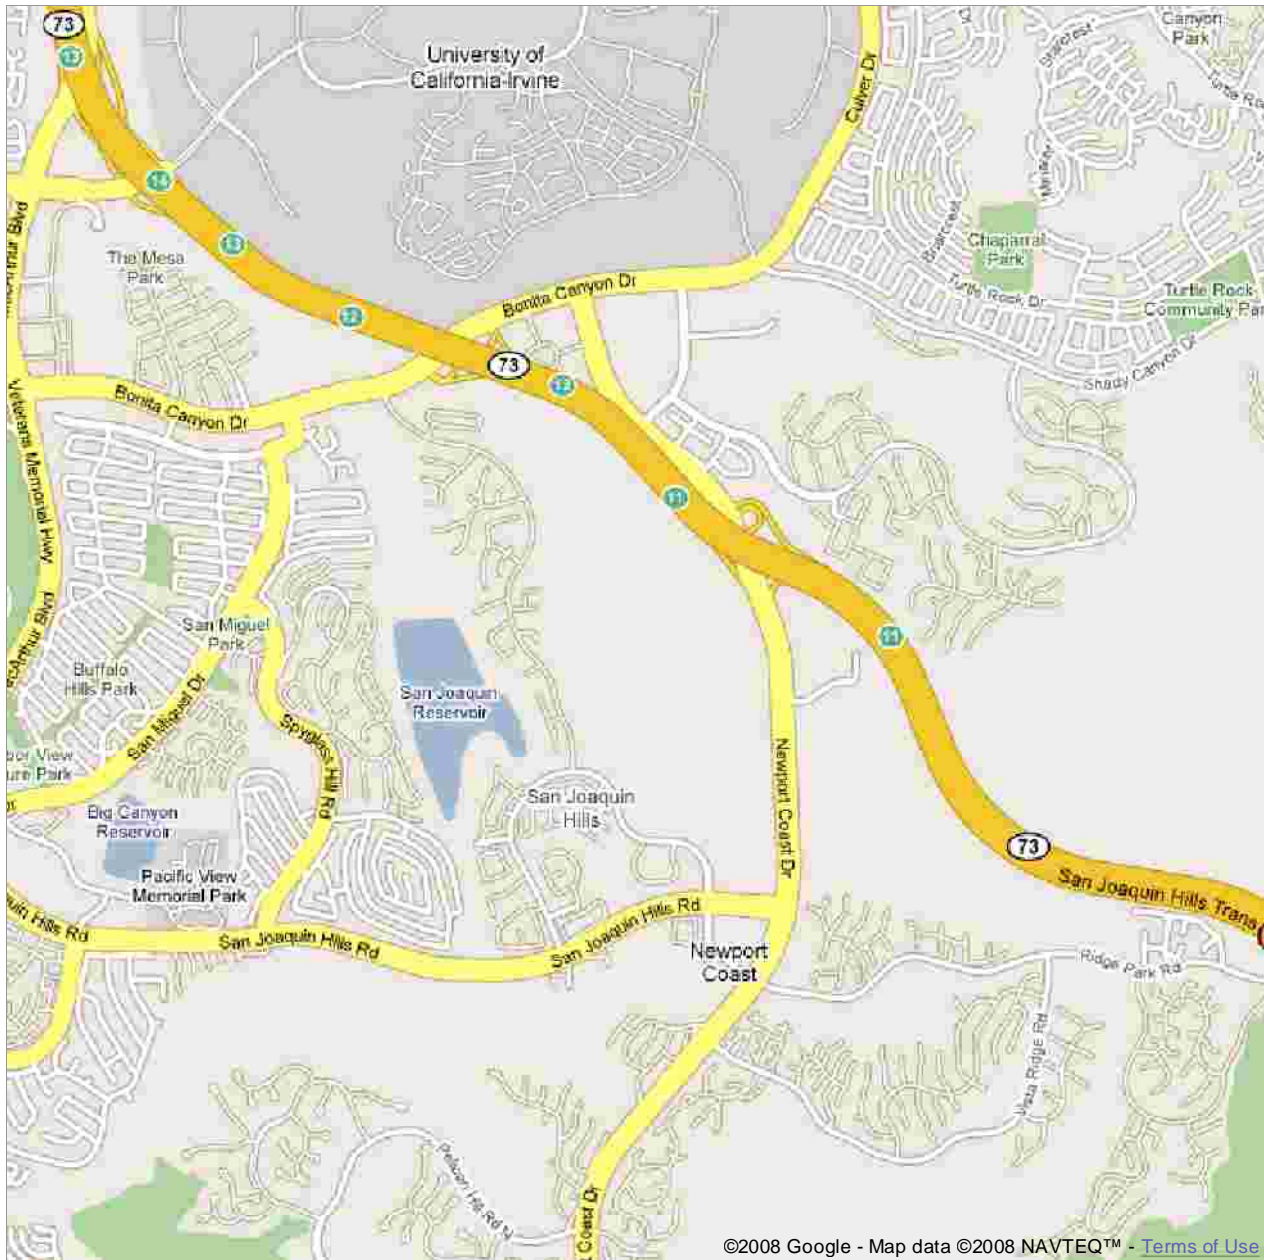

Address **Ridge Park Rd & E Coastal Peak**
Newport Coast, CA 92657

Get Google Maps on your phone

Text the word "GMAPS" to 466453

©2008 Google - Map data ©2008 NAVTEQ™ - Terms of Use