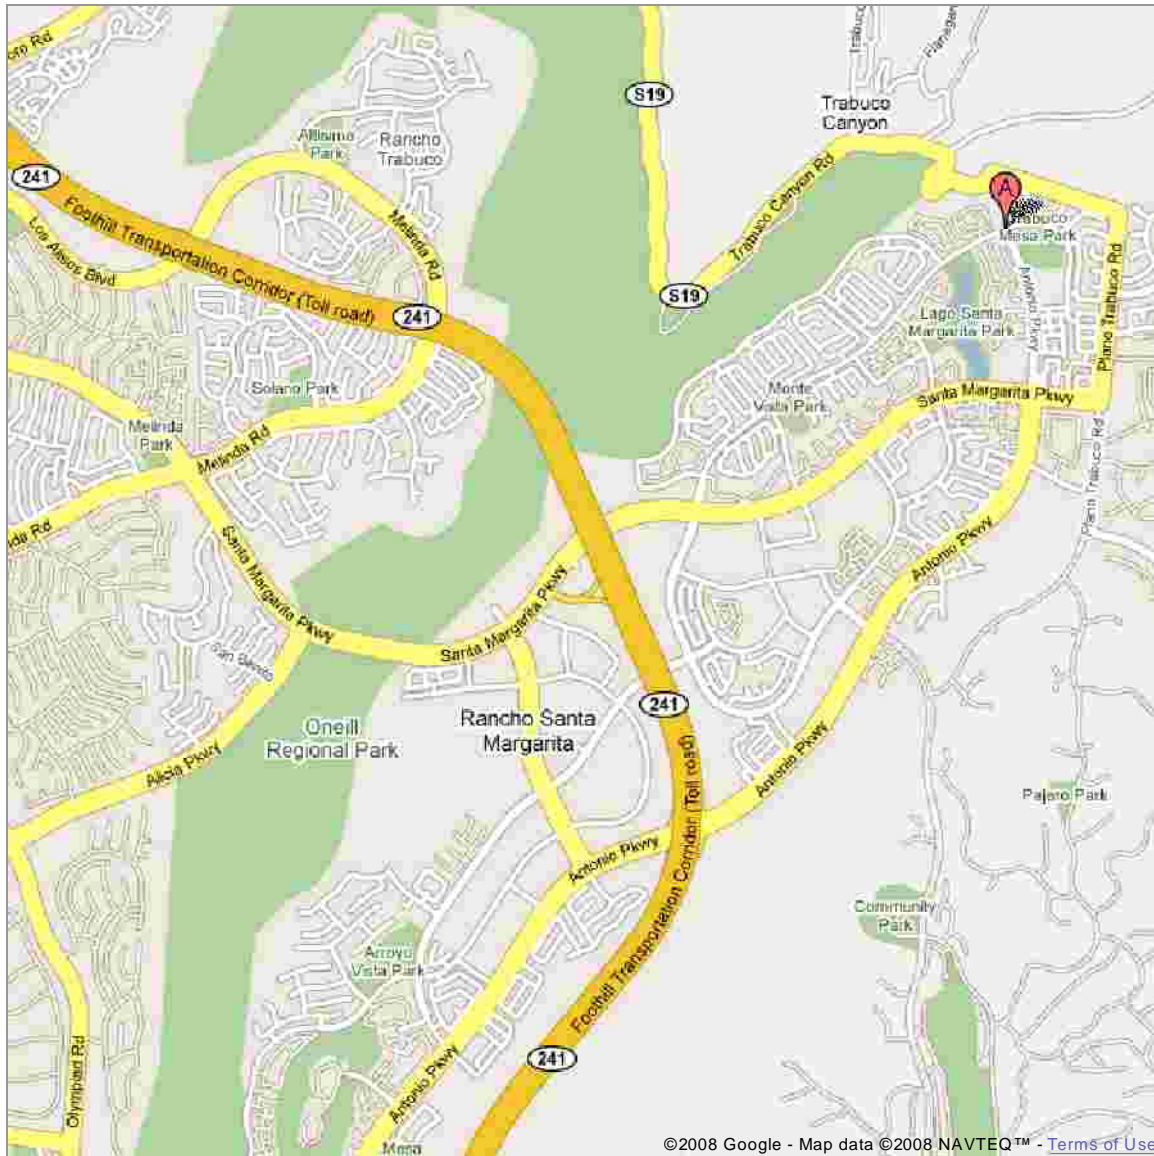

Address **Antonio Pkwy & Avenida de Las Flores**  
**Rancho Santa Margarita, CA 92688**

Get Google Maps on your phone  
Text the word "GMAPS" to 466453

©2008 Google - Map data ©2008 NAVTEQ™ - Terms of Use